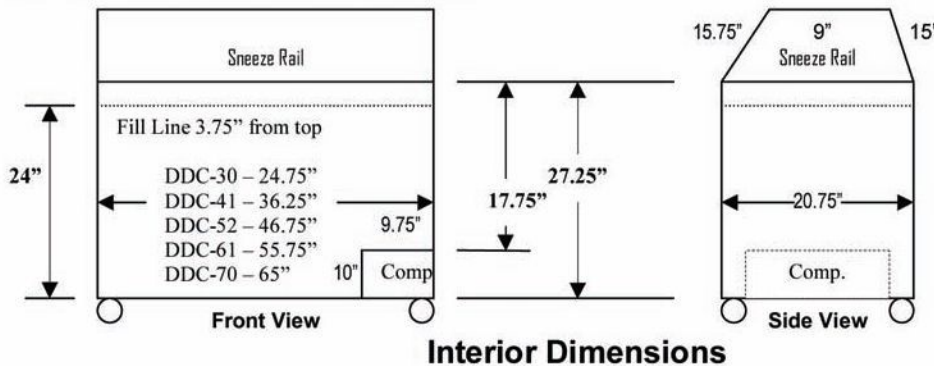

Dipping Cabinet

Choose: DDC or CDC models

DDC = Deluxe Dipping Cabinet – complete curve glass sneeze rail (Oct. 07)

CDC = Classic Dipping Cabinet – flat sneeze rail (assembly required)

Manufactured by:

Model *No.	Manuf. No.	Exterior Dimensions			Cu. Ft.	Comp. H.P.	Volts	Amp.	Wgt. Lbs.	3 Gal. Tubs	Tub Basket	Bottom Storage	Top Facing
		Length	Height	Depth									
CDC-30	THG5CDC	31.50"	52"	24.8"	5.7	1/4	115	4.3	143	6	2	2	4
CDC-41	THG6CDC	39.37"	52"	24.8"	9.5	1/4	115	4.3	179	10	3	4	6
CDC-52	THG7CDC	49.61"	52"	24.8"	12.9	1/3	115	4.5	206	14	4	6	8
CDC-61	THG8CDC	59.06"	52"	24.8"	14.1	3/8	115	4.5	229	18	5	8	10
CDC-70	THG8CDC	70.12"	52"	24.8"	18.5	3/8	115	4.6	252	22	6	10	12

*DDC Manufacturer model numbers end THGXDDC

CDC-70

CDC-30

CDC-41

CDC-52

CDC-70

Accessories – "Oct.07"

- #280567 - (3) Gal. Basket
- #280496 - Skirts for Basket
- #CC3G – Can Cover Clear
- #280378 – Sm. Gelato Baskets
- #280374 – Lg. Gelato Baskets
- #715990 – Dipper Well
- #850099 – Lock w/ 2 keys
- #360077 – Dual T-stat