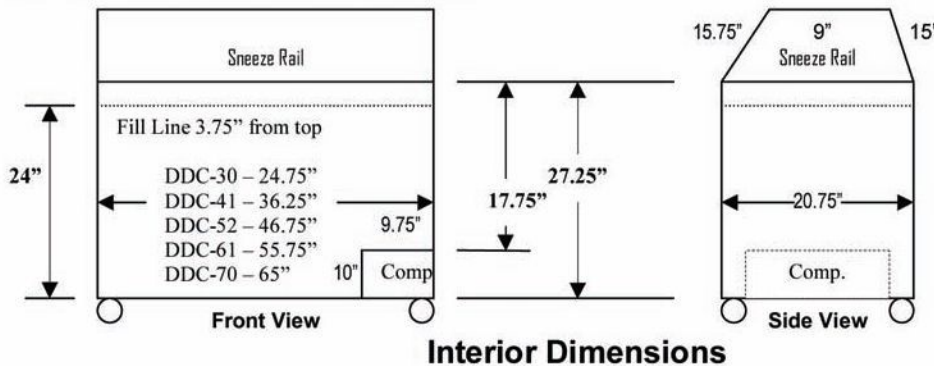

Dipping Cabinet

Choose: DDC or CDC models

DDC = Deluxe Dipping Cabinet – complete curve glass sneeze rail (Oct. 07)

CDC = Classic Dipping Cabinet – flat sneeze rail (assembly required)

Manufactured by:

Model *No.	Manuf. No.	Exterior Dimensions			Cu. Ft.	Comp. H.P.	Volts	Amp.	Wgt. Lbs.	3 Gal. Tubs	Tub Bask	Bottom Storage	Top Facing
		Length	Height	Depth									
CDC-30	THG5CDC	31.50"	52"	24.8"	5.7	1/4	115	4.3	143	6	2	2	4
CDC-41	THG6CDC	39.37"	52"	24.8"	9.5	1/4	115	4.3	179	10	3	4	6
CDC-52	THG7CDC	49.61"	52"	24.8"	12.9	1/3	115	4.5	206	14	4	6	8
CDC-61	THG8CDC	59.06"	52"	24.8"	14.1	3/8	115	4.5	229	18	5	8	10
CDC-70	THG8CDC	70.12"	52"	24.8"	18.5	3/8	115	4.6	252	22	6	10	12

*DDC Manufacturer model numbers end THGXDDC

CDC-30

CDC-41

CDC-52

CDC-70

Accessories – "Oct.07"

- #280567 - (3) Gal. Basket
- #280496 - Skirts for Basket
- #CC3G – Can Cover Clear
- #280378 – Sm. Gelato Baskets
- #280374 – Lg. Gelato Baskets
- #715990 – Dipper Well
- #850099 – Lock w/ 2 keys
- #360077 – Dual T-stat